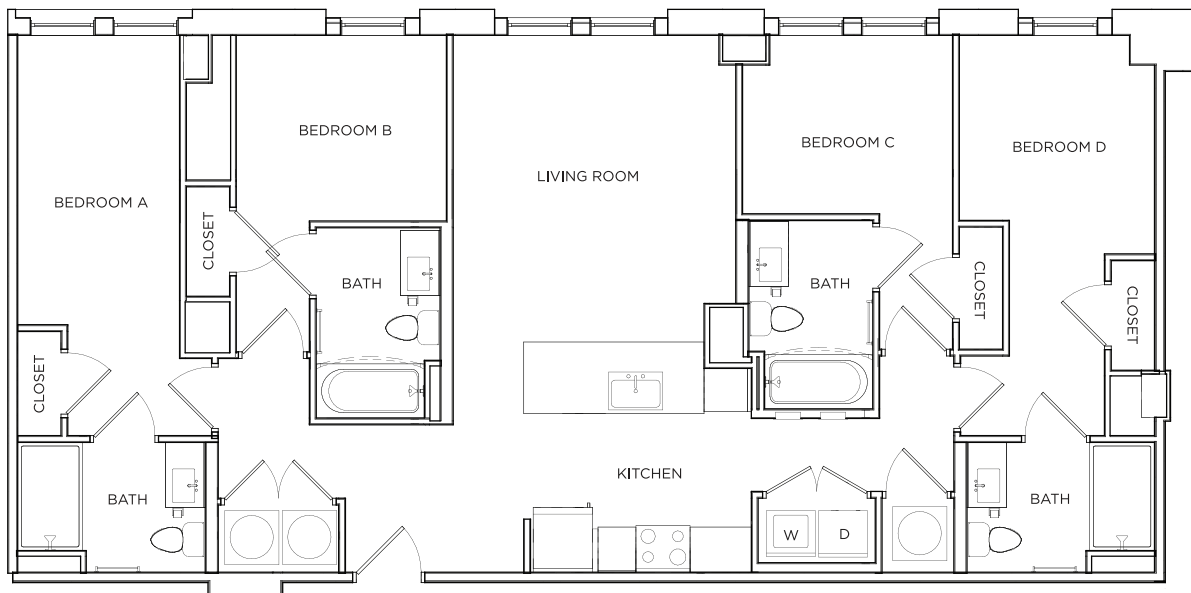

DERBY 1

1365 SQ FT*

4 X 4

\$ _____ /MONTH

*Floor plans vary slightly in size and layout based on location in building.

7313-G BALTIMORE AVE, COLLEGE PARK, MD 20740 | 240.206.5860 | THESTANDARDCOLLEGEPAK.COM

DERBY 2

1371 SQ FT*

4 X 4

\$ _____ /MONTH

*Floor plans vary slightly in size and layout based on location in building.
*Balcony on select floor plans

7313-G BALTIMORE AVE, COLLEGE PARK, MD 20740 | 240.206.5860 | THESTANDARDCOLLEGEPAK.COM

DERBY 3

1320 SQ FT*

4 X 4

\$ _____ /MONTH

*Floor plans vary slightly in size and layout based on location in building.

7313-G BALTIMORE AVE, COLLEGE PARK, MD 20740 | 240.206.5860 | THESTANDARDCOLLEGEPAK.COM

DERBY 4

1366 SQ FT*

4 X 4

\$ _____ /MONTH

*Floor plans vary slightly in size and layout based on location in building.

7313-G BALTIMORE AVE, COLLEGE PARK, MD 20740 | 240.206.5860 | THESTANDARDCOLLEGEPAK.COM