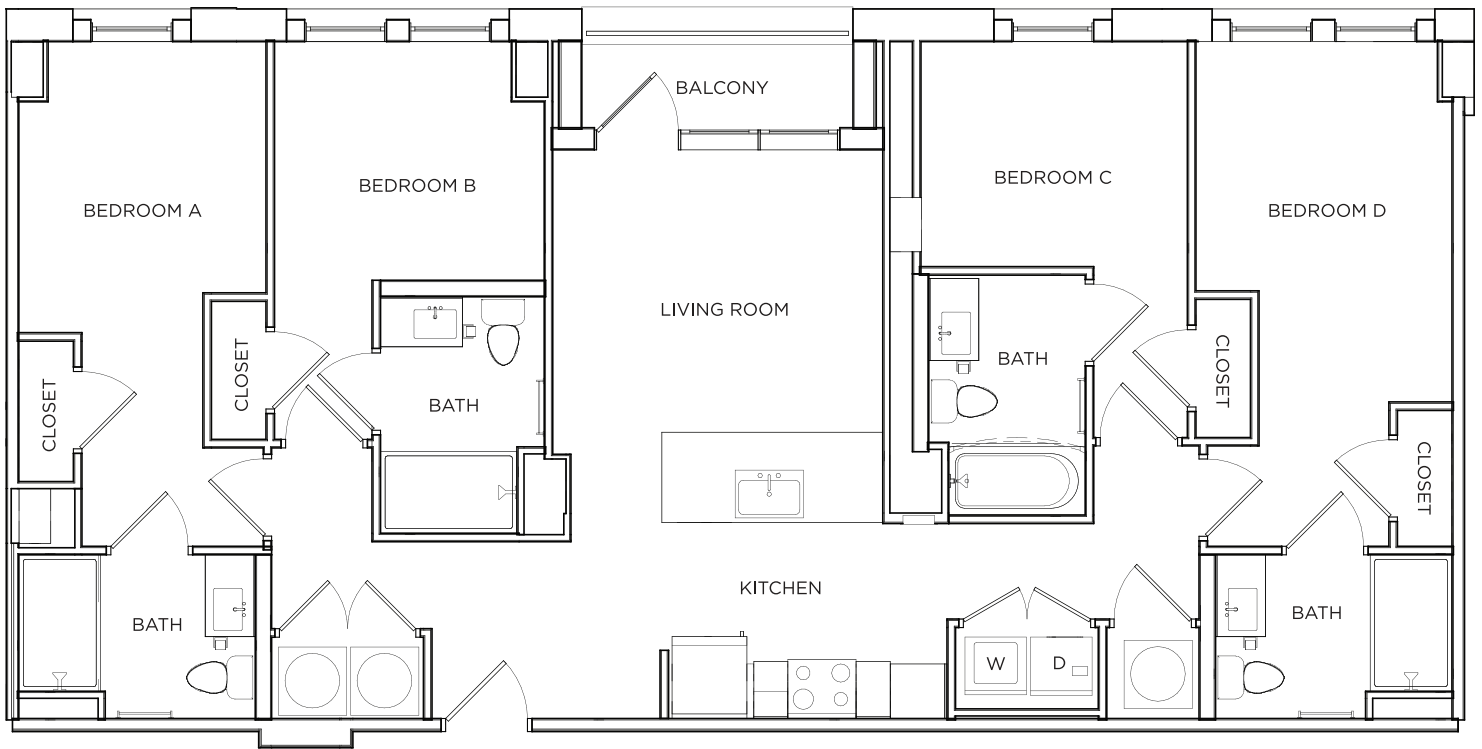

DERBY 4

1366 SQ FT*

4 X 4

\$ _____ /MONTH

*Floor plans vary slightly in size and layout based on location in building.

7313-G BALTIMORE AVE, COLLEGE PARK, MD 20740 | 240.206.5860 | THESTANDARDCOLLEGEPAK.COM

*Amenities, materials, floorplans are subject to change. Illustration is representational. Pricing, amenities and availability subject to change without notice. Information is believed to be accurate but is not warranted. Speak with a leasing agent for additional details.

DERBY 5

1323 SQ FT*

4 X 4

\$ _____ /MONTH

*Floor plans vary slightly in size and layout based on location in building.

7313-G BALTIMORE AVE, COLLEGE PARK, MD 20740 | 240.206.5860 | THESTANDARDCOLLEGEPAK.COM

DERBY 6

1310 SQ FT*

4 X 4

\$ _____ /MONTH

*Floor plans vary slightly in size and layout based on location in building.

7313-G BALTIMORE AVE, COLLEGE PARK, MD 20740 | 240.206.5860 | THESTANDARDCOLLEGEPAK.COM