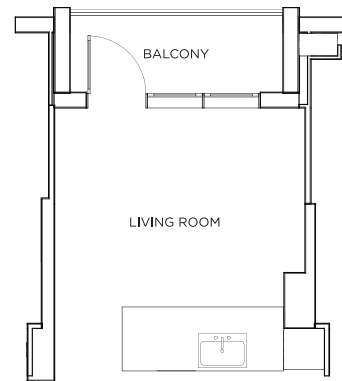

DERBY 1

1365 SQ FT*

4 X 4

\$ _____ /MONTH

*Floor plans vary slightly in size and layout based on location in building.

7313-G BALTIMORE AVE, COLLEGE PARK, MD 20740 | 240.206.5860 | THESTANDARDCOLLEGEPAK.COM

DERBY 2

1371 SQ FT*

4 X 4

\$ _____ /MONTH

*Floor plans vary slightly in size and layout based on location in building.
*Balcony on select floor plans

7313-G BALTIMORE AVE, COLLEGE PARK, MD 20740 | 240.206.5860 | THESTANDARDCOLLEGEPAK.COM

DERBY 3

1320 SQ FT*

4 X 4

\$ _____ /MONTH

*Floor plans vary slightly in size and layout based on location in building.

7313-G BALTIMORE AVE, COLLEGE PARK, MD 20740 | 240.206.5860 | THESTANDARDCOLLEGEPAK.COM

DERBY 4

1366 SQ FT*

4 X 4

\$ _____ /MONTH

*Floor plans vary slightly in size and layout based on location in building.

7313-G BALTIMORE AVE, COLLEGE PARK, MD 20740 | 240.206.5860 | THESTANDARDCOLLEGEPAK.COM