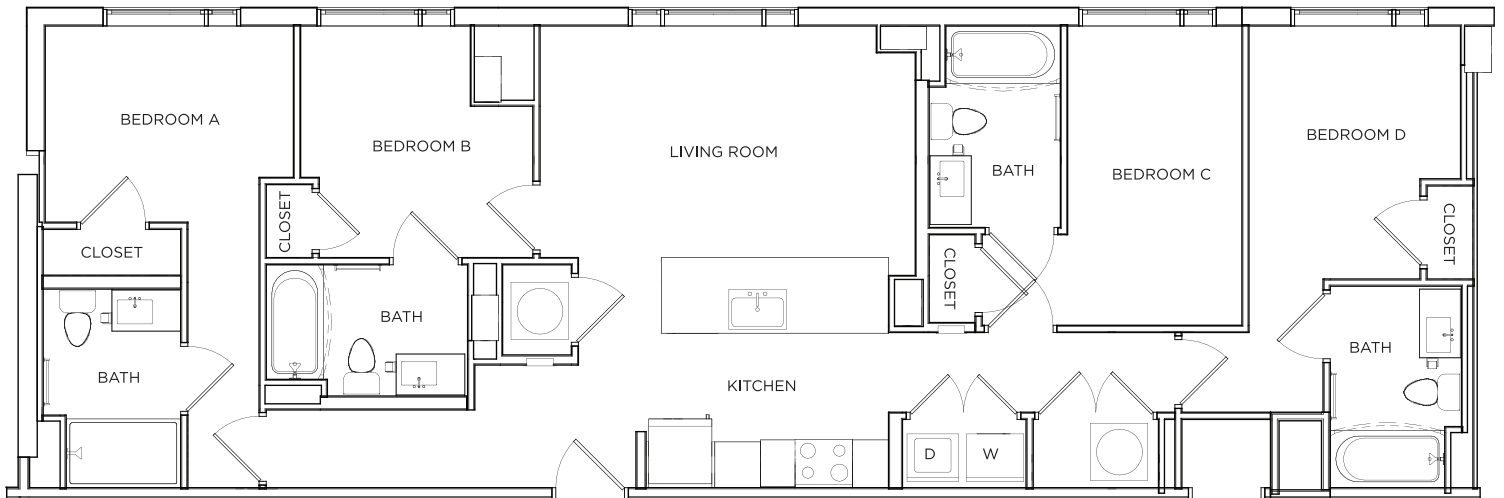

DERBY 5

1323 SQ FT*

4 X 4

\$ _____ /MONTH

*Floor plans vary slightly in size and layout based on location in building.

7313-G BALTIMORE AVE, COLLEGE PARK, MD 20740 | 240.206.5860 | THESTANDARDCOLLEGEPAK.COM

DERBY 6

1310 SQ FT*

4 X 4

\$ _____ /MONTH

*Floor plans vary slightly in size and layout based on location in building.

7313-G BALTIMORE AVE, COLLEGE PARK, MD 20740 | 240.206.5860 | THESTANDARDCOLLEGEPAK.COM